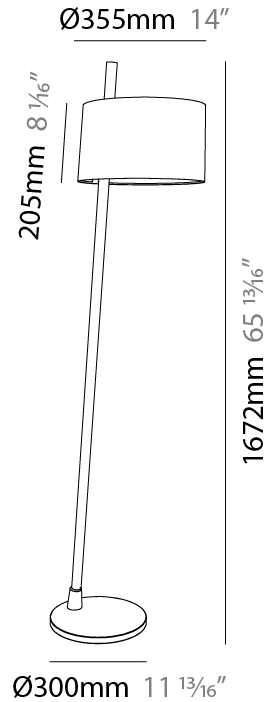

PROJECT	_____
TYPE	_____
SPECIFIER	_____
QUANTITY	_____
DATE	_____

LINOOD PORTABLE

D94041

base number

1. To build a product code in our configurator select the specify button on the base model # product page
2. To build a manual product code on this datasheet choose from the options listed below in blue font and add the suffix to the base model #

GENERAL

Series: Linoood
Brand: Milan
Division: Design
Mounting Type: Portable
Mounting Location: Floor
Subcategory: Ambient

PHYSICAL

Diameter (mm): 355
Diameter (in): 14
Height (mm): 1672
Height (in): 65 ¹³/₁₆
Light Distribution: Direct / Indirect
Weight (kg): 5.9
Weight (lbs): 12.999
Diffuser: Linen Shade
Fixture Material: Oak Wood

ELECTRICAL

Number of Lamps: 1
Lamp Type: LED Retrofit
Lamp Shape: A19
Bulb Included: Bulb Not Included
Total Output Wattage (W): 12
Max. Wattage Per Lamp (W): 12
Lamp Base: E26
Input Voltage (V): 120
Upon Request: 277Vac / GU24

LED

OPTICAL

RATINGS AND CERTIFICATIONS

Certified By: CSA Certified to UL and CSA Standards
IP rating: IP20